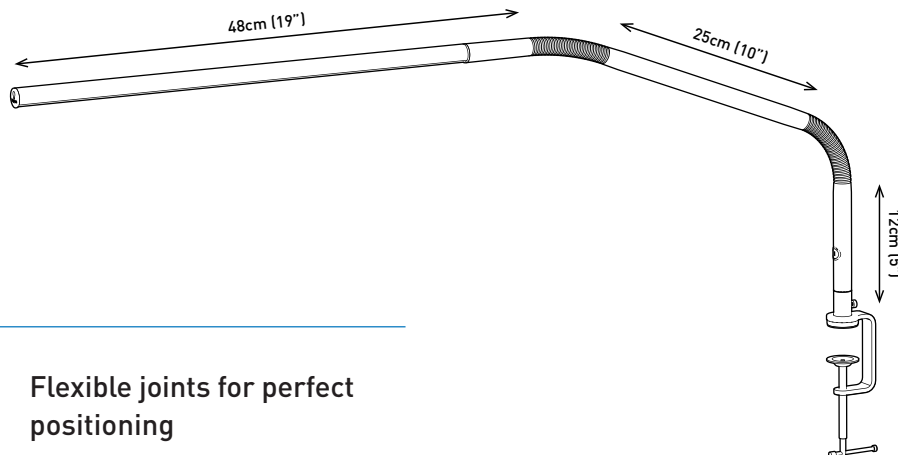

LIGHT QUALITY

ERGONOMICS

DESIGN

LED 6,000 K daylight

3,000 Lux at 30cm (12")

4 brightness levels

daylightcompany.com

Slimline 3™

D35103

TABLE LAMP

FEATURES

- Aluminium shade with full length diffuser
- Large spread of light and diffusion
- 4 brightness levels
- Flexible joints for perfect positioning
- 2 years guarantee

SPECIFICATIONS

Product information

Weight	0.9kg (2lb)
Colour	Rose Gold
Cable length	2.4m (94.5")

Light output

Light source	LED
Lumens	1,065 lm
Lux at 30cm (12") steps 1-2-3-4	3,000-2,000-1,500-750
Colour temperature	6,000 K
CRI	80+
Energy consumption	13W

Packaging information

Height	19.5cm (7.7")
Width	53cm (20.8")
Depth	6cm (2.4")
Packed weight	1.3kg (2.8lb)
Products per master carton	4